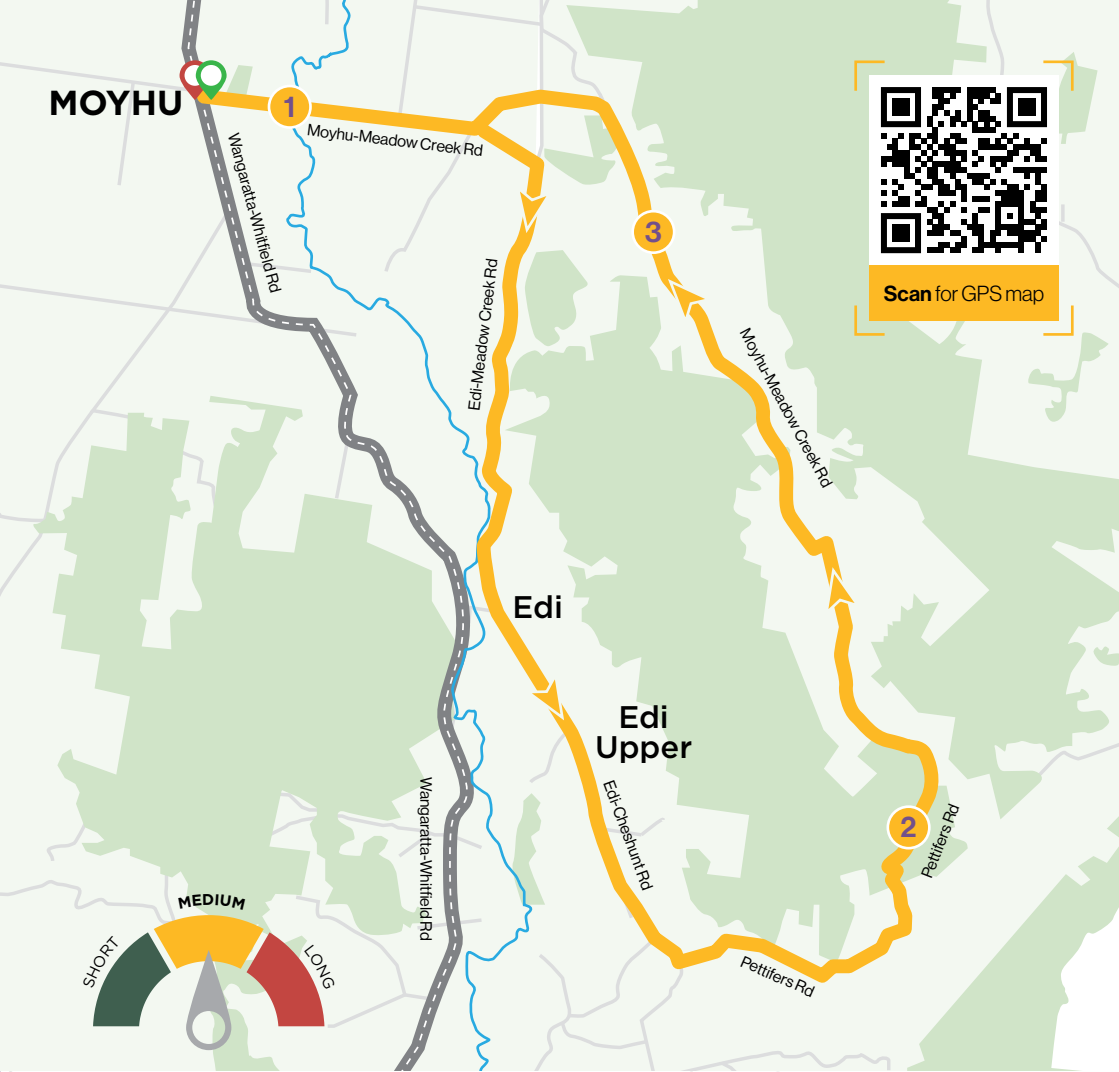

MOYHU

Scan for GPS map

Route Rating: **Mid-length & Undulating** Surface Rating: **3**

See page 4 for details on these ratings.